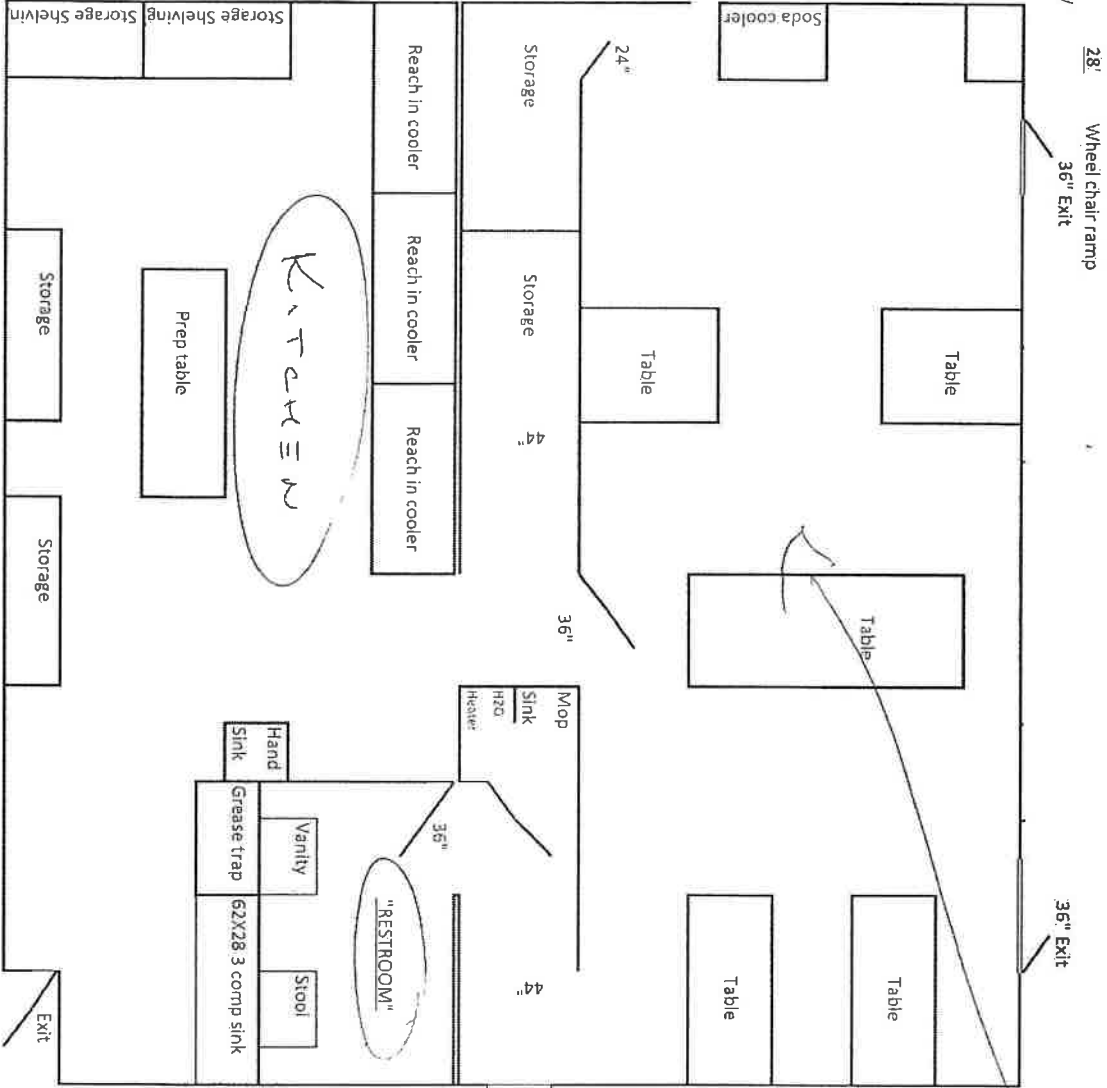

Angry Italian
2680 S 4th Ave #2
Yuma AZ 85364

2019.01.01

28' Wheel chair ramp
36" EXIT
N/W

36" Exit

110.
Ston.

1) 110.
Ston.