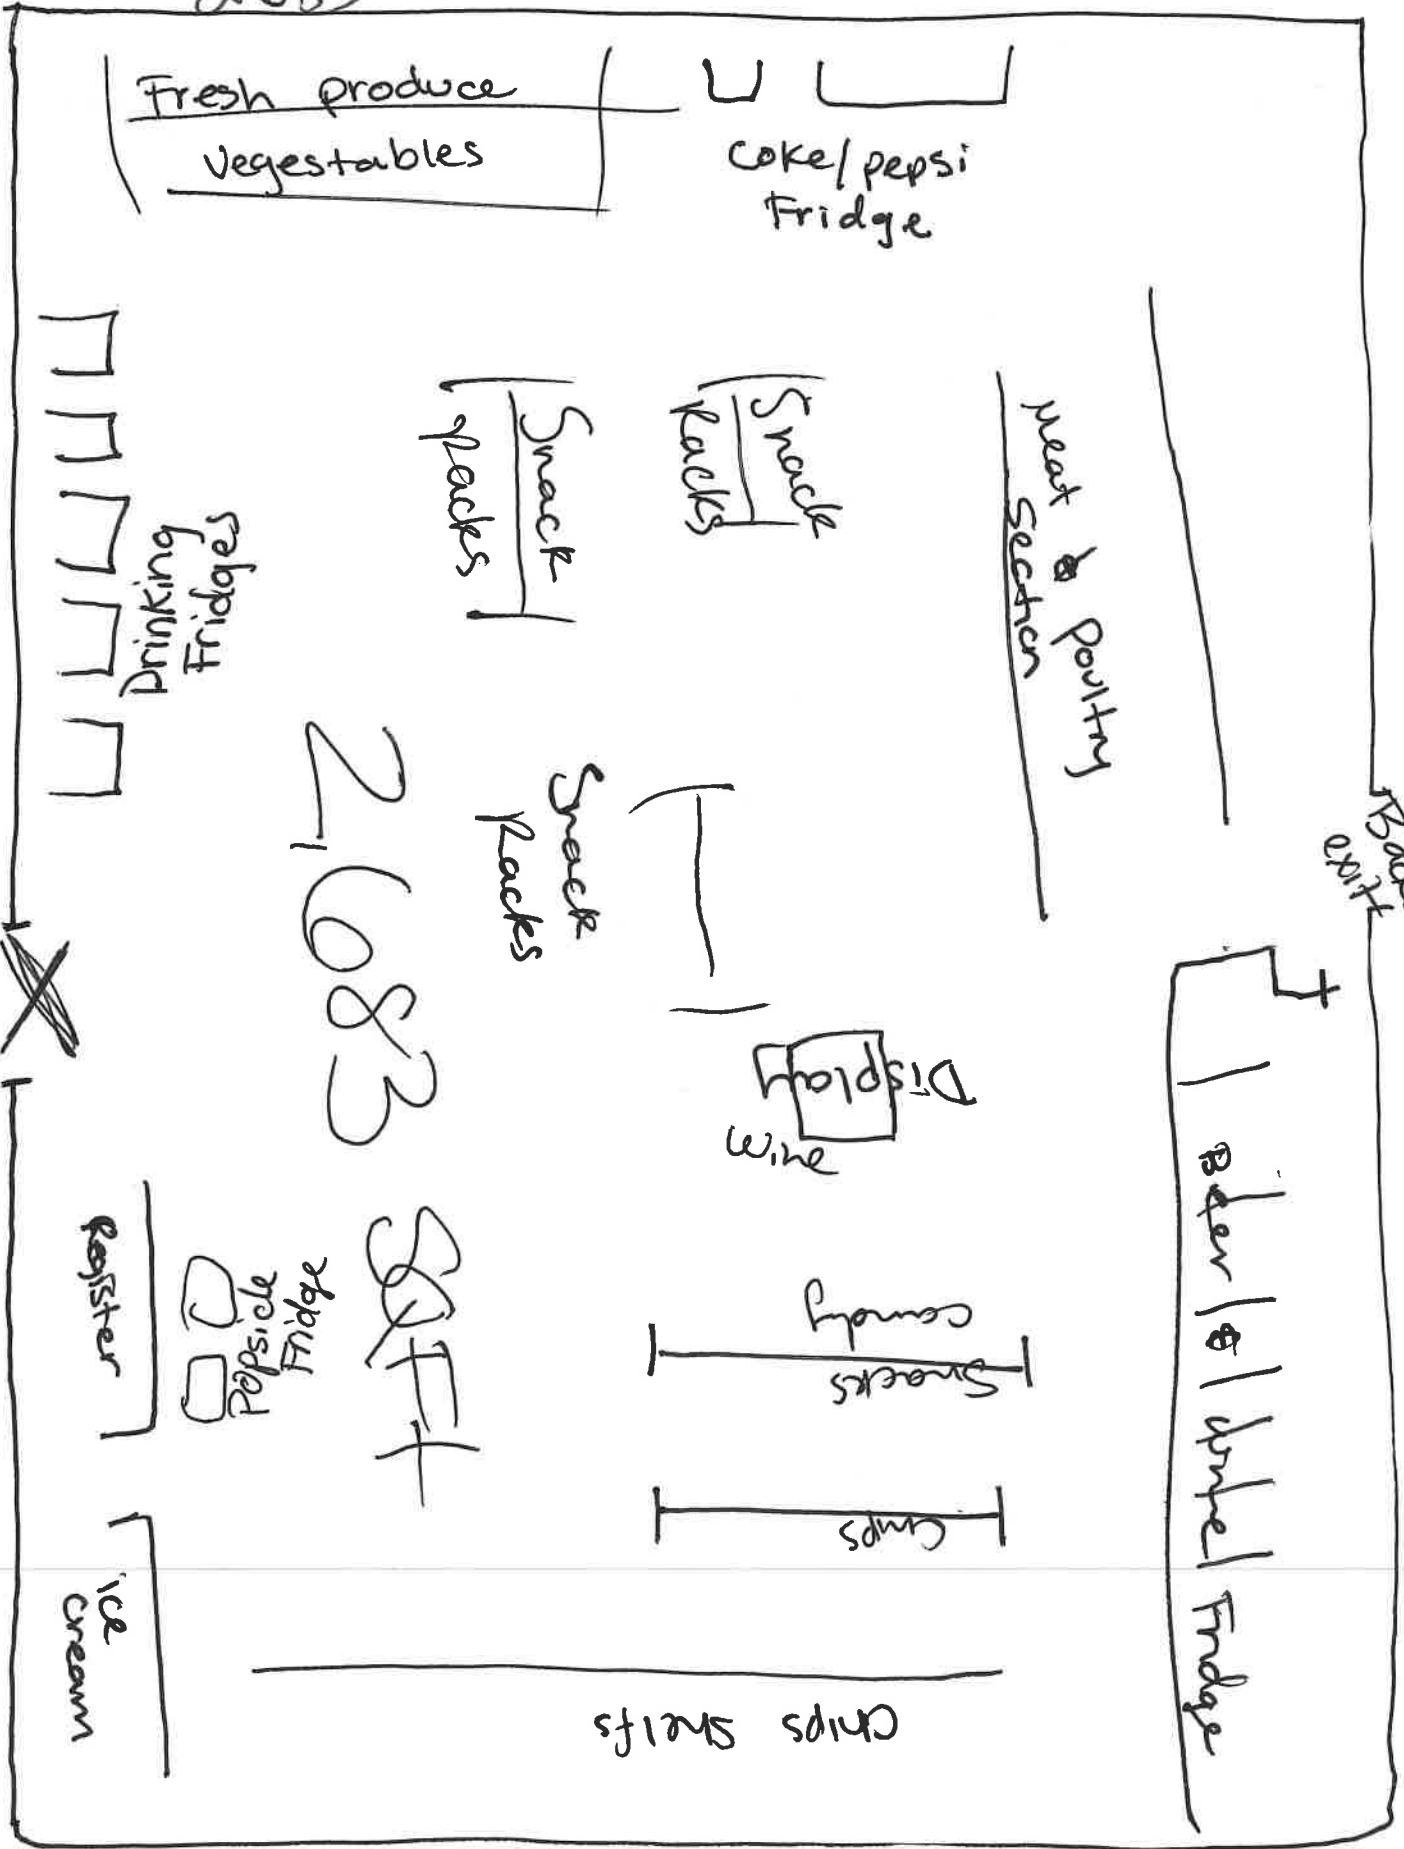

Total Square Footage
2683

24 JUL 22 AM 11:48 AZD LLC

Bakery North

entrance South

2683

Chips Snacks

Beer & Drink Fridge

Meat & Poultry Section

Display

Candy

Chips

Snack Racks

Snack Racks

Snack Packs

Popsicle Fridge

Register

Ice Cream

Drinking Fridges

Fresh produce
Vegetables

Coke/pepsi Fridge