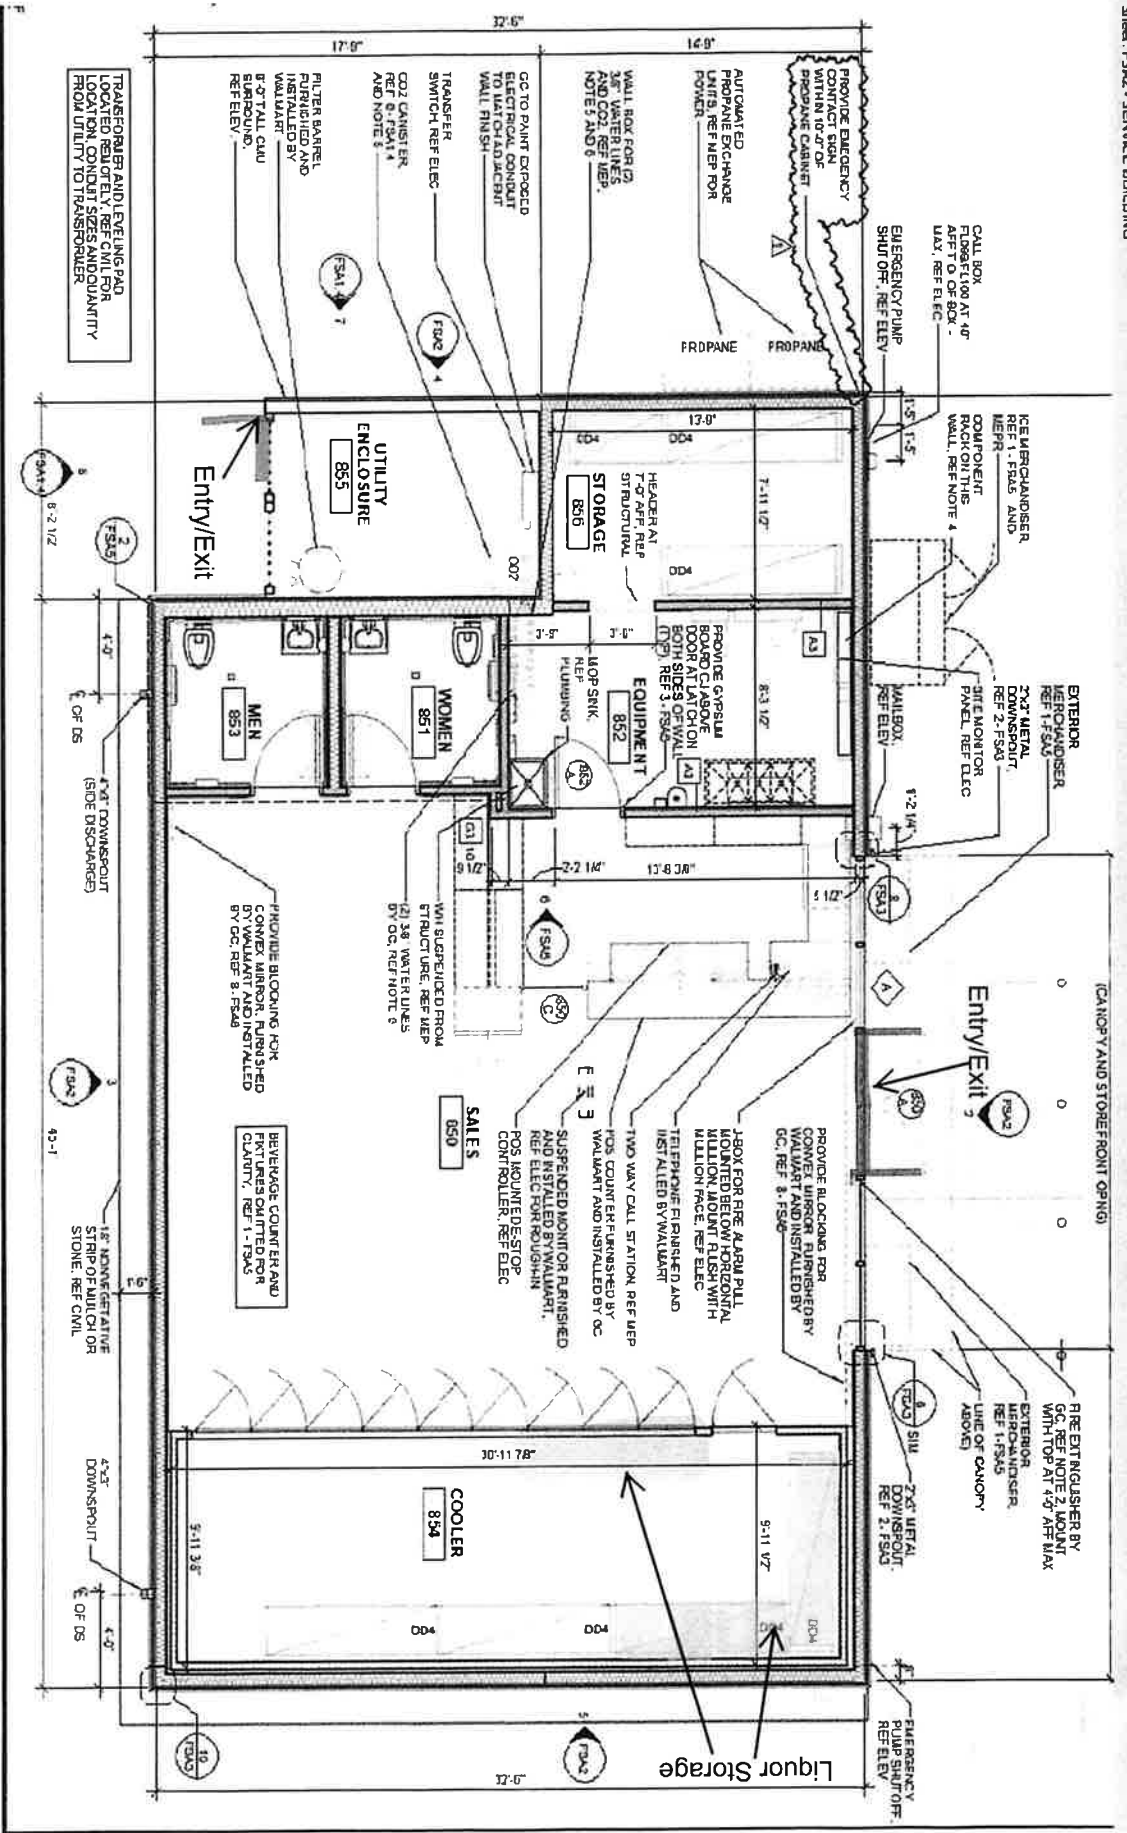

SAVE 8 E

Walmart Fuel Station #4325
 8151 E. 32nd Street, Suite 2, Yuma AZ 85365
 1440 Square Feet

Cleo Verde DR