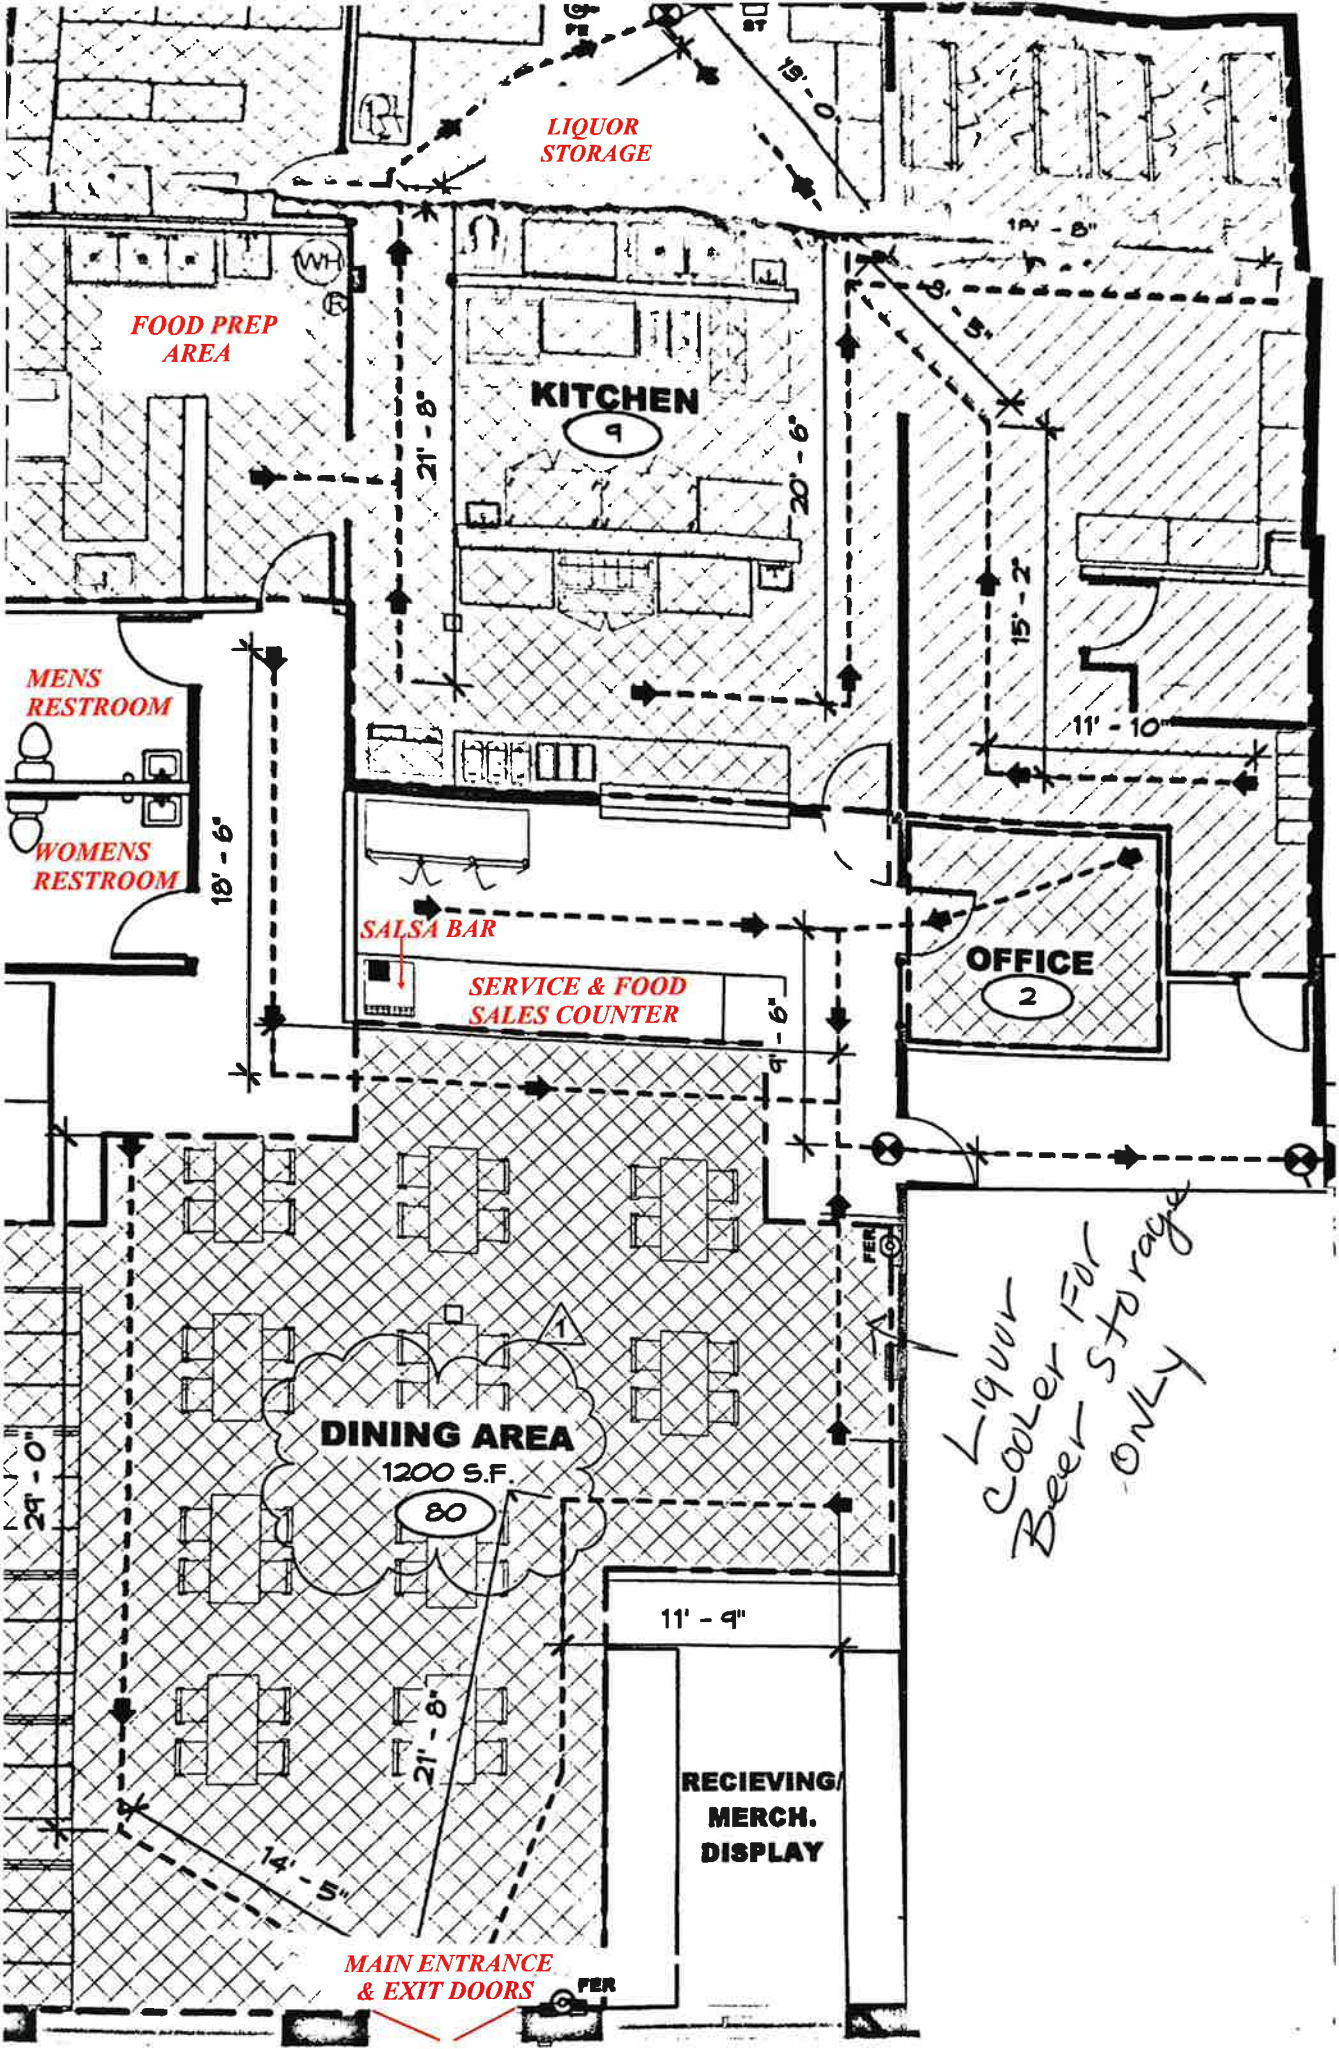

24107 5 M 2 22 AZN11C

1,807 total Sqaure Footage

MAIN ENTRANCE & EXIT DOORS

RECIEVING MERCH. DISPLAY

DINING AREA 1200 S.F.

80

Liquor Cooler For Beer Storage ONLY